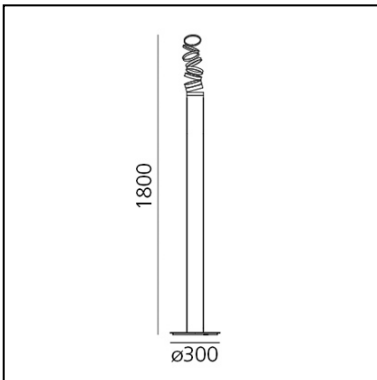

Decomposé Light Floor - Red

Atelier Oï

LUMINAIRE

- Watt: **45W**
- Delivered lumens output: **3564lm**
- CCT: **3000K**
- CRI: **90**

DESCRIPTION

"The projected light is broken down on each ring, light rays come to life in a scenic dance, made of shadows circulating around the central heart." Atelier Oï

PRODUCT CODE: DOI4600D16

FEATURES

- Article Code: **DOI4600D16**
- Colour: **Red**
- Installation: **Floor**
- Material: **Aluminium**
- Series: **Design Collection**
- Environment: **Indoor**
- design by: **Atelier Oï**

DIMENSIONS

- Height: **cm 180**
- Base Diameter: **cm 30**

SOURCES INCLUDED

- Category: **Led**
- Number: **1**
- Watt: **45W**
- Color temperature (K): **3000K**
- CRI: **90**